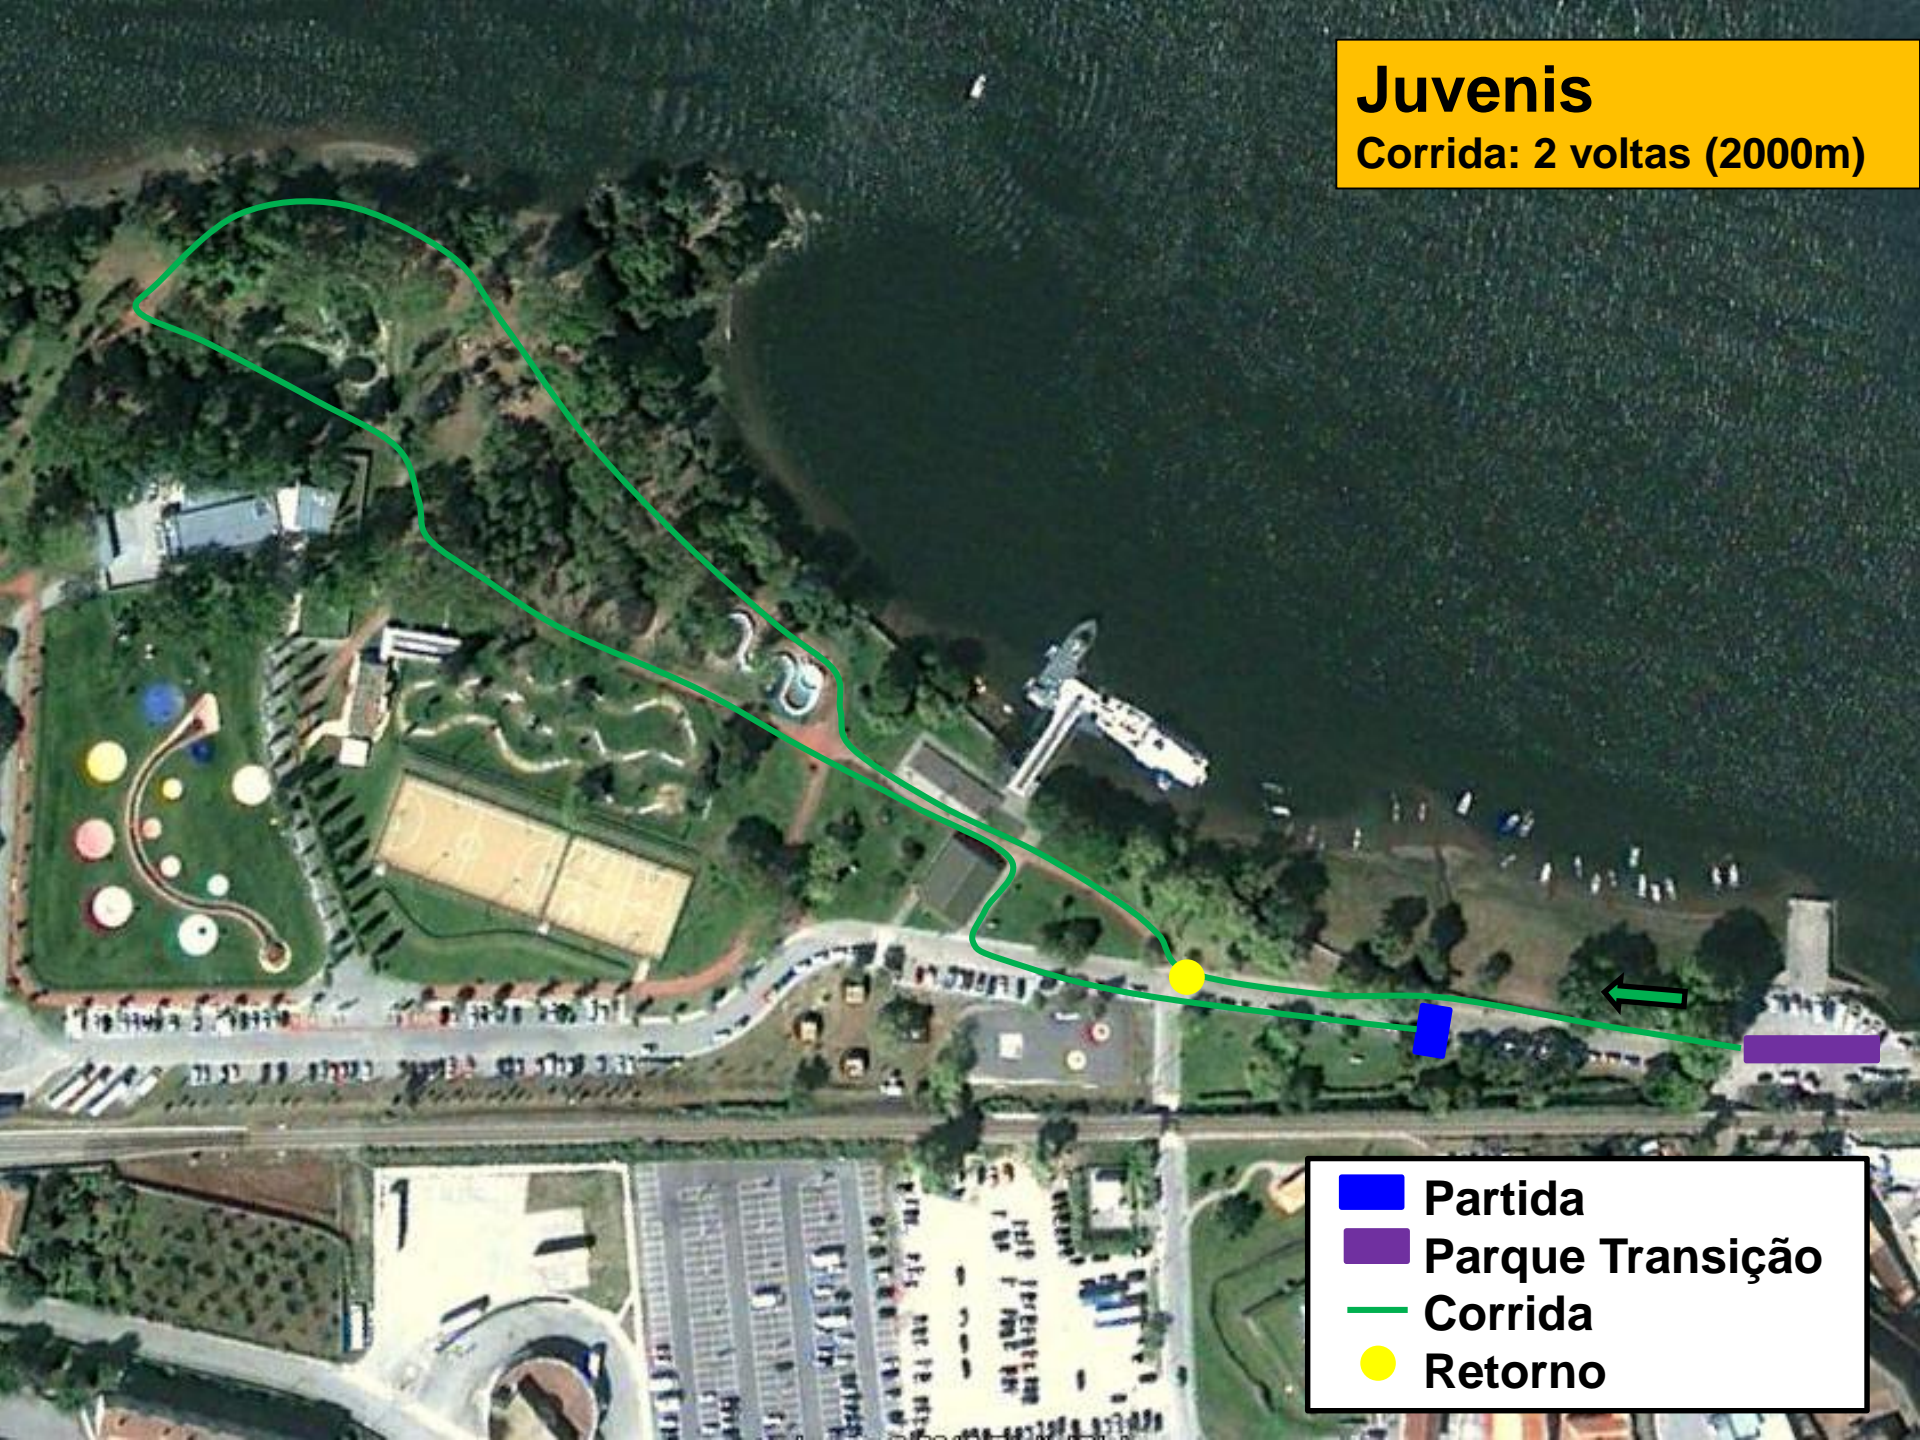

Juvenis

Corrida: 2 voltas (2000m)

- Partida
- Parque Transição
- Corrida
- Retorno